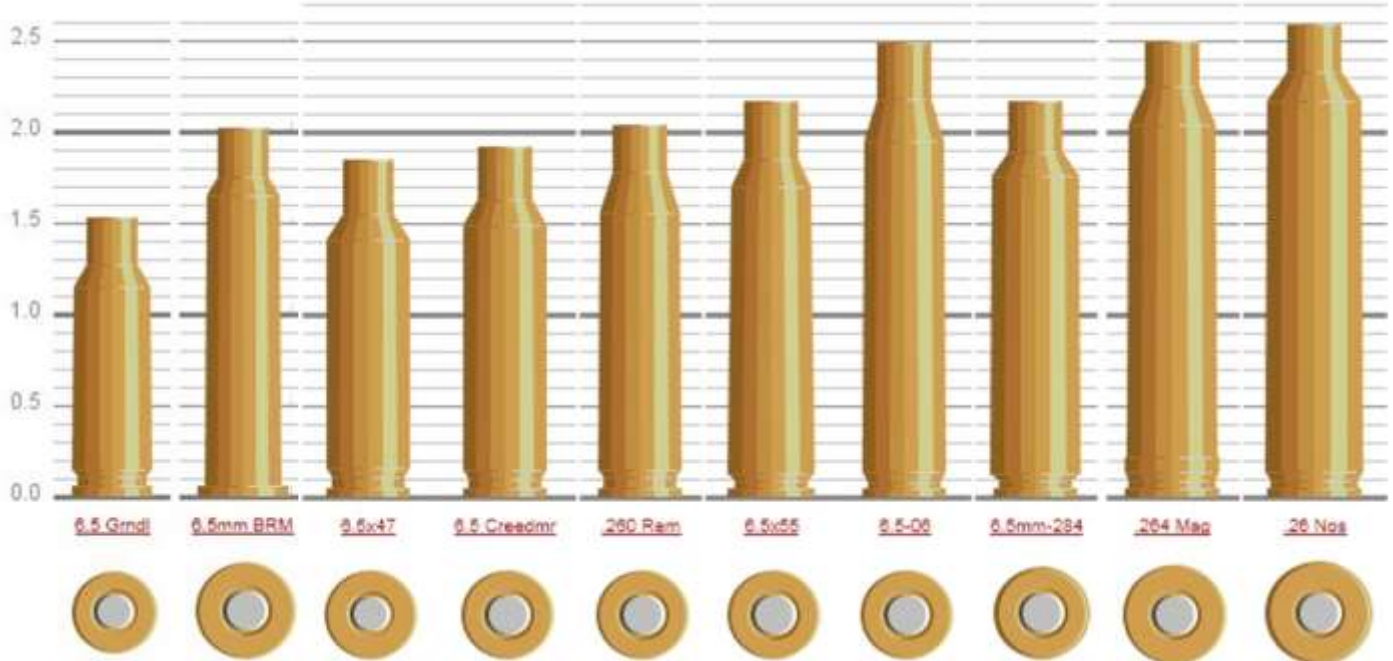

E. Arthur Brown Company, Inc.

Your On-Line Source for Accuracy and Shooting Supplies

Comparison of 6.5mm Cartridges | 6.5 Grendel | 6.5 BRM | 6.5 X 47 Lapua | 6.5 Creedmoor | 260 Rem | 6.5 X 55 Swedish | 6.5 - 284 | 264 Win Mag

[Thompson Center](#) * [97D Rifle/BF Pistol](#) * [Encore Accuracy Barrels](#) * [Savage Accuracy Barrels](#)
[Muzzle Brakes](#) * [Ruger 10/22](#) * [Riflescopes](#) * [Accessories](#) * [View Your Cart](#) * [EABCO Home](#)

©copyright 1997-2022 E. Arthur Brown Company, 4088 County Road 40 NW, Garfield, MN 56332 * 800-950-9088 * [CONTACT US](#)

Comparing 6.5mm Cartridges

A Visual Comparison Provided by [ammoguide.com](#),
Scroll Down for a Brief Description of Each Chambering.

Custom 6.5mm Savage Barrels ▲ Custom 6.5mm TC Encore and Contender Barrels ▲ Custom 6.5mm 97d Rifles

A Quick Comparison of Popular 6.5mm Rifle Cartridges

- by Eben Brown (E. Arthur Brown Co. Inc)

The current popularity of 6.5mm cartridges in the USA has been a long time in coming. I won't go into my opinions on why it took so long to catch on... The important thing is that it finally HAS caught on and we're now so fortunate to have a wide selection of 6.5mm cartridges to choose from!

6.5mm Grendel - Developed by Alexander Arms for the AR15 and Military M4 family of rifles. The Grendel fits the dimensional and functional requirements of these rifles while delivering better lethality and downrange performance. There are now similar cartridges from other rifle companies. We chamber for the Les Baer "264 LBC-AR". Designed for velocities of 2400-2500 fps with 123 gr bullets, it shoots the 140 gr at about 2000 fps (for comparison purposes).

6.5mm BRM - Developed by E. Arthur Brown Company, Inc to give "Big Game Performance to Small Framed Rifles"... Namely our Model 97D Rifle, TC Contender, and TC Encore. Velocities of 2400-2500 fps with 140 gr bullets puts it just under the original 6.5x55 Swede performance.

6.5mm x 47 Lapua - Developed by Lapua specifically for long range bench rest shooting competitions. Case capacity, body taper, shoulder angle, and small rifle primer are all features requested by top international shooters. You can

260 Remington - Developed by Remington to compete with the 6.5mmx55 Swedish Mauser that was (finally) gaining popularity in 1996. By necking down the 7mm-08 Remington to 6.5mm (.264 cal), the 260 Remington was created. It fit the same short action bolt actions that fit 308 win, 243 win, 7-08 rem, etc. You can expect velocities of 2600-2700 fps with 140 gr bullets in the 260 Remington.

6.5mm x 55 Swedish Mauser - The cartridge that started the 6.5mm craze in the USA. Developed by the Mauser corporation back in 1896 (I think), it is famous for having mild recoil, deadly lethality on even the biggest game animals, and superb accuracy potential. Original ballistics were in the 2500 fps range with 140 gr bullets. Nowadays handloaders get 2600-2700+ fps.

6.5-06 is made by necking down 30-06 down to .264 caliber. Velocities run 2700-2900+ fps w/140 gr bullets.

6.5mm-284 Norma comes from necking the .284 Winchester down to .264 caliber. Norma standardized it for commercial ammo sales. The 6.5mm-284 is used extensively for NRA High Power competition at 1,000 yd ranges. Velocities run 3000-3100+ with 140 gr bullets.

264 Winchester Magnum - Developed by Winchester back in 1959, the 264 Win Mag never really caught on and